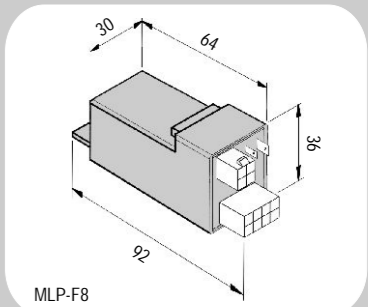

Quadraflare Advance dimensions in mm

Flasher dimensions in mm

Mounting kits:
Surface mounting for a quick and easy installation. Optional chrome-plated trim bezel.

On mounting kits, with chrome-plated, an innovative GoreTex gasket allows light to breathe, eliminates condensation and water retention.