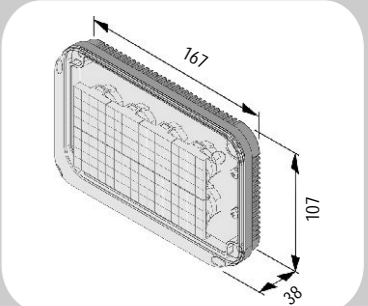

Quadraflare Advance dimensions in mm

Flasher dimensions in mm

Mounting kits:
Surface mounting for a quick and easy installation. Optional chrome-plated trim bezel.

On mounting kits, with chrome-plated, an innovative GoreTex gasket allows light to breathe, eliminates condensation and water retention.