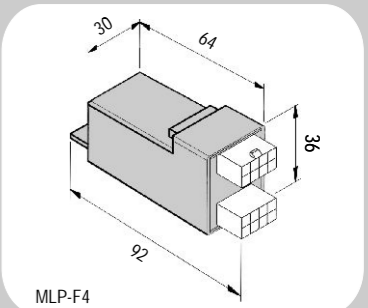

Quadraflare Advance dimensions in mm

Flasher dimensions in mm

Mounting kits:
Surface mounting for a quick and easy installation. Optional chrome-plated trim bezel.

On mounting kits, with chrome-plated, an innovative GoreTex gasket allows light to breathe, eliminates condensation and water retention.