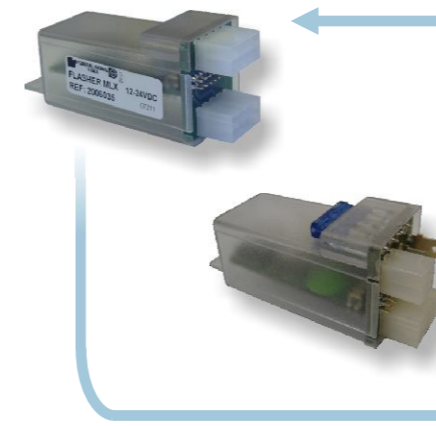

Quadraflare Advance

Federal Signal Vama introduces new, large Quadraflare Advance LED lights, specially designed for emergency vehicles, such as ambulance and fire fighting vehicles.

- **HIGH INTENSITY.** An ultimate technology LED lights and lenses provide efficient distribution of warning power. Quadraflare Advance offers maximum optical performance with minimal amperage draw.
- **EVERY NEED SOLUTIONS.** Available in blue, amber, red or white lights, multivoltage, R65 approved (Class 1 and Class 2) and with or without flasher (8 flashing modes).
- **APPROVED.** Quadraflare Advance satisfy UN R65 and UN R10 approvals from United Nations Economic Commission for Europe. (UNECE). With IP protection IPX9K.
- **SYNCRONIZED.** Quadraflare Advance without flasher could be synchronized with other Federal Signal Vama vehicle products (MLP, Intelli-Flash intermittent relays, ICS2000 Series intelligent controllers).
- **INCREASED SECURITY.** New Negative Temperature Coefficient (NTC) regulates light intensity, evoding heat disfunction on supplemental warning light.

Approvals

Blue, amber and red lights satisfy UN R65 and UN R10 approvals from United Nations Economic Commission for Europe (UNECE).
With IP protection IPX9K.